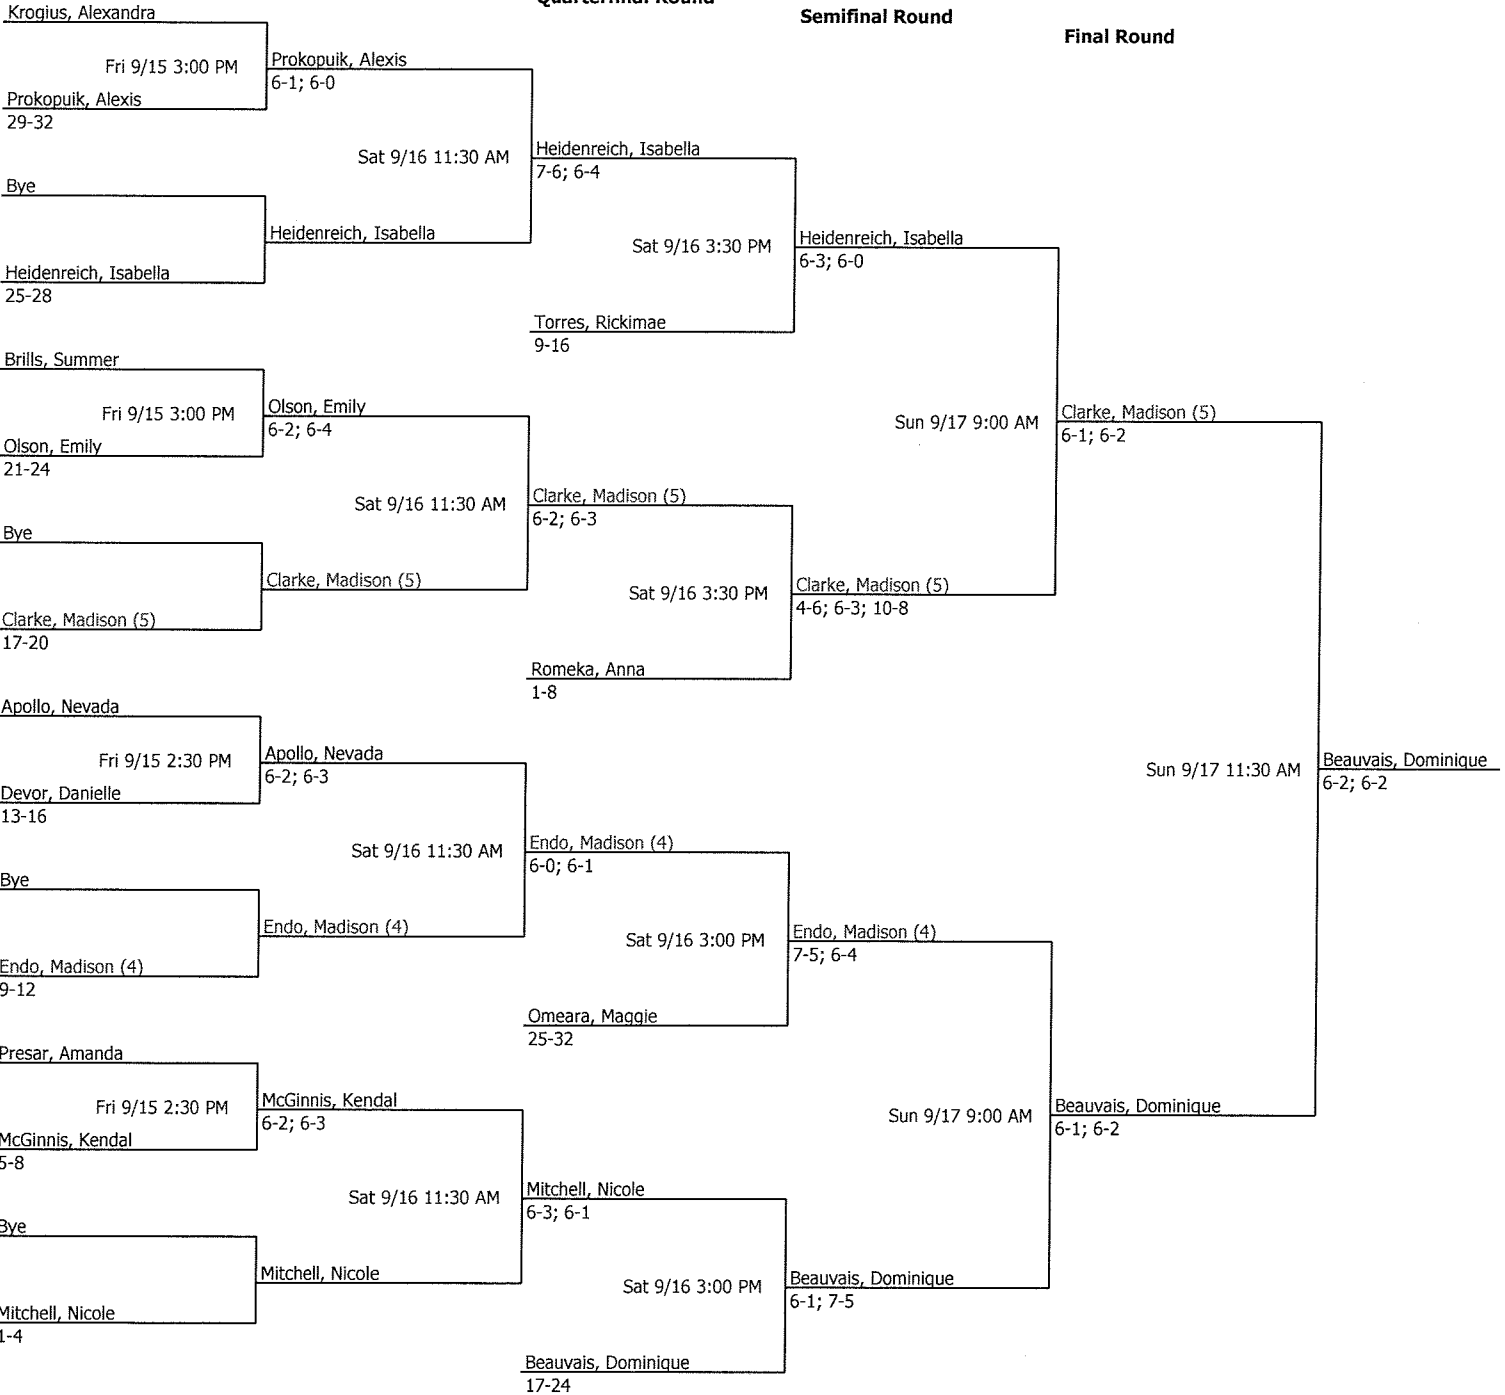

Little Mo Regional		Seeded Players			
Little Mo Regional	Girls 10 Consolation	1. Ivanova, Dasha	5. Clarke, Madison		
City/State: San Diego,	Section:	2. Pereira, Alexis			
Director:	Referee:	3. Thaxter, Lauren			
Phone:	Date: 09/15/2006 - 09/17/2006	4. Endo, Madison			
					Winner: Ivanova, Dasha

Second Round

Quarterfinal Qualifier

Quarterfinal Round

Semifinal Round

Final Round

Referee's Signature