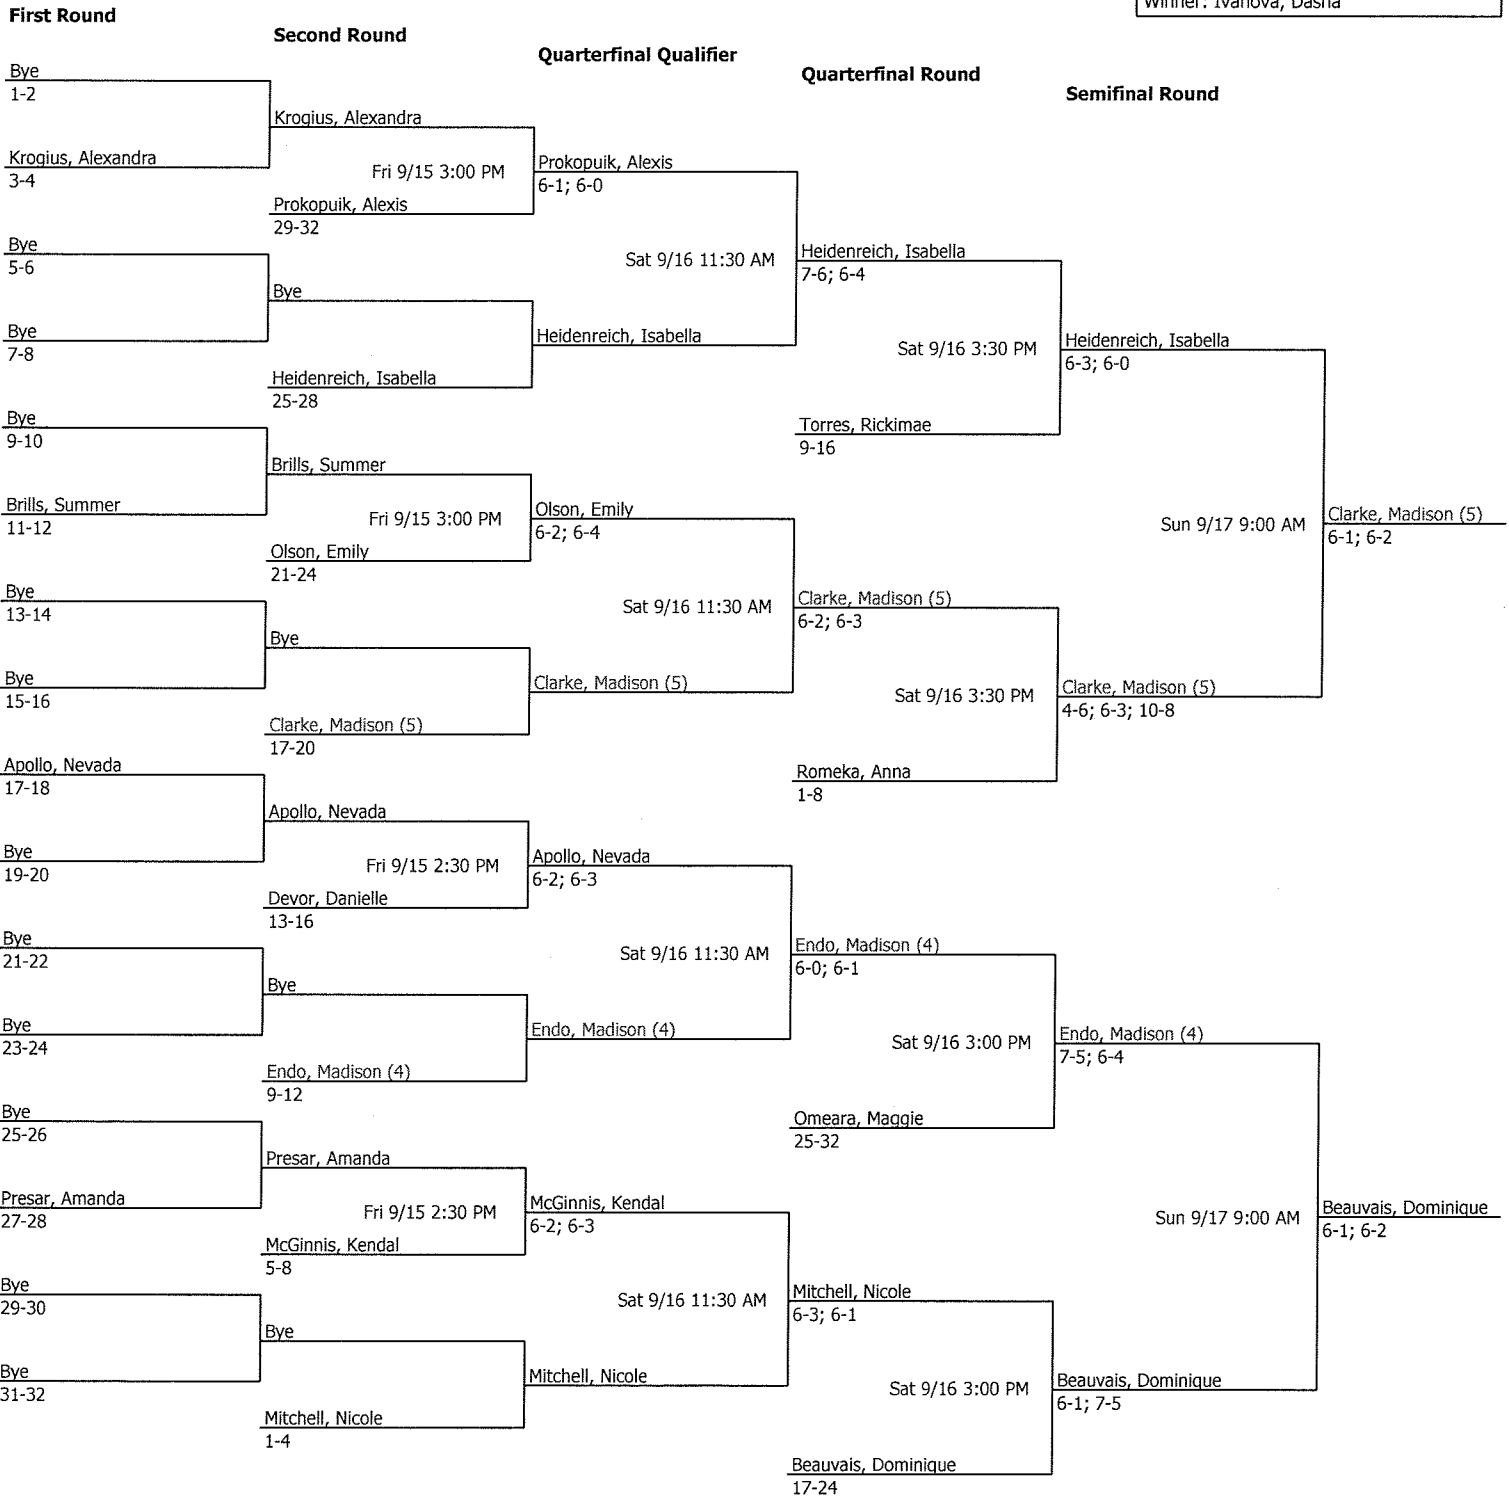

Little Mo Regional		Seeded Players			
Little Mo Regional	Girls 10	1. Ivanova, Dasha	5. Clarke, Madison		
City/State: San Diego,	Section:	2. Pereira, Alexis			
Director:	Referee:	3. Thaxter, Lauren			
Phone:	Date: 09/15/2006 - 09/17/2006	4. Endo, Madison			
					Winner: Ivanova, Dasha

Round of 32

Round of 16

Quarterfinal Round

Semifinal Round

Final Round

Referee's Signature

Little Mo Regional		Seeded Players			
Little Mo Regional	Girls 10 Consolation	1. Ivanova, Dasha	5. Clarke, Madison		
City/State: San Diego,	Section:	2. Pereira, Alexis			
Director:	Referee:	3. Thaxter, Lauren			
Phone:	Date: 09/15/2006 - 09/17/2006	4. Endo, Madison			
					Winner: Ivanova, Dasha