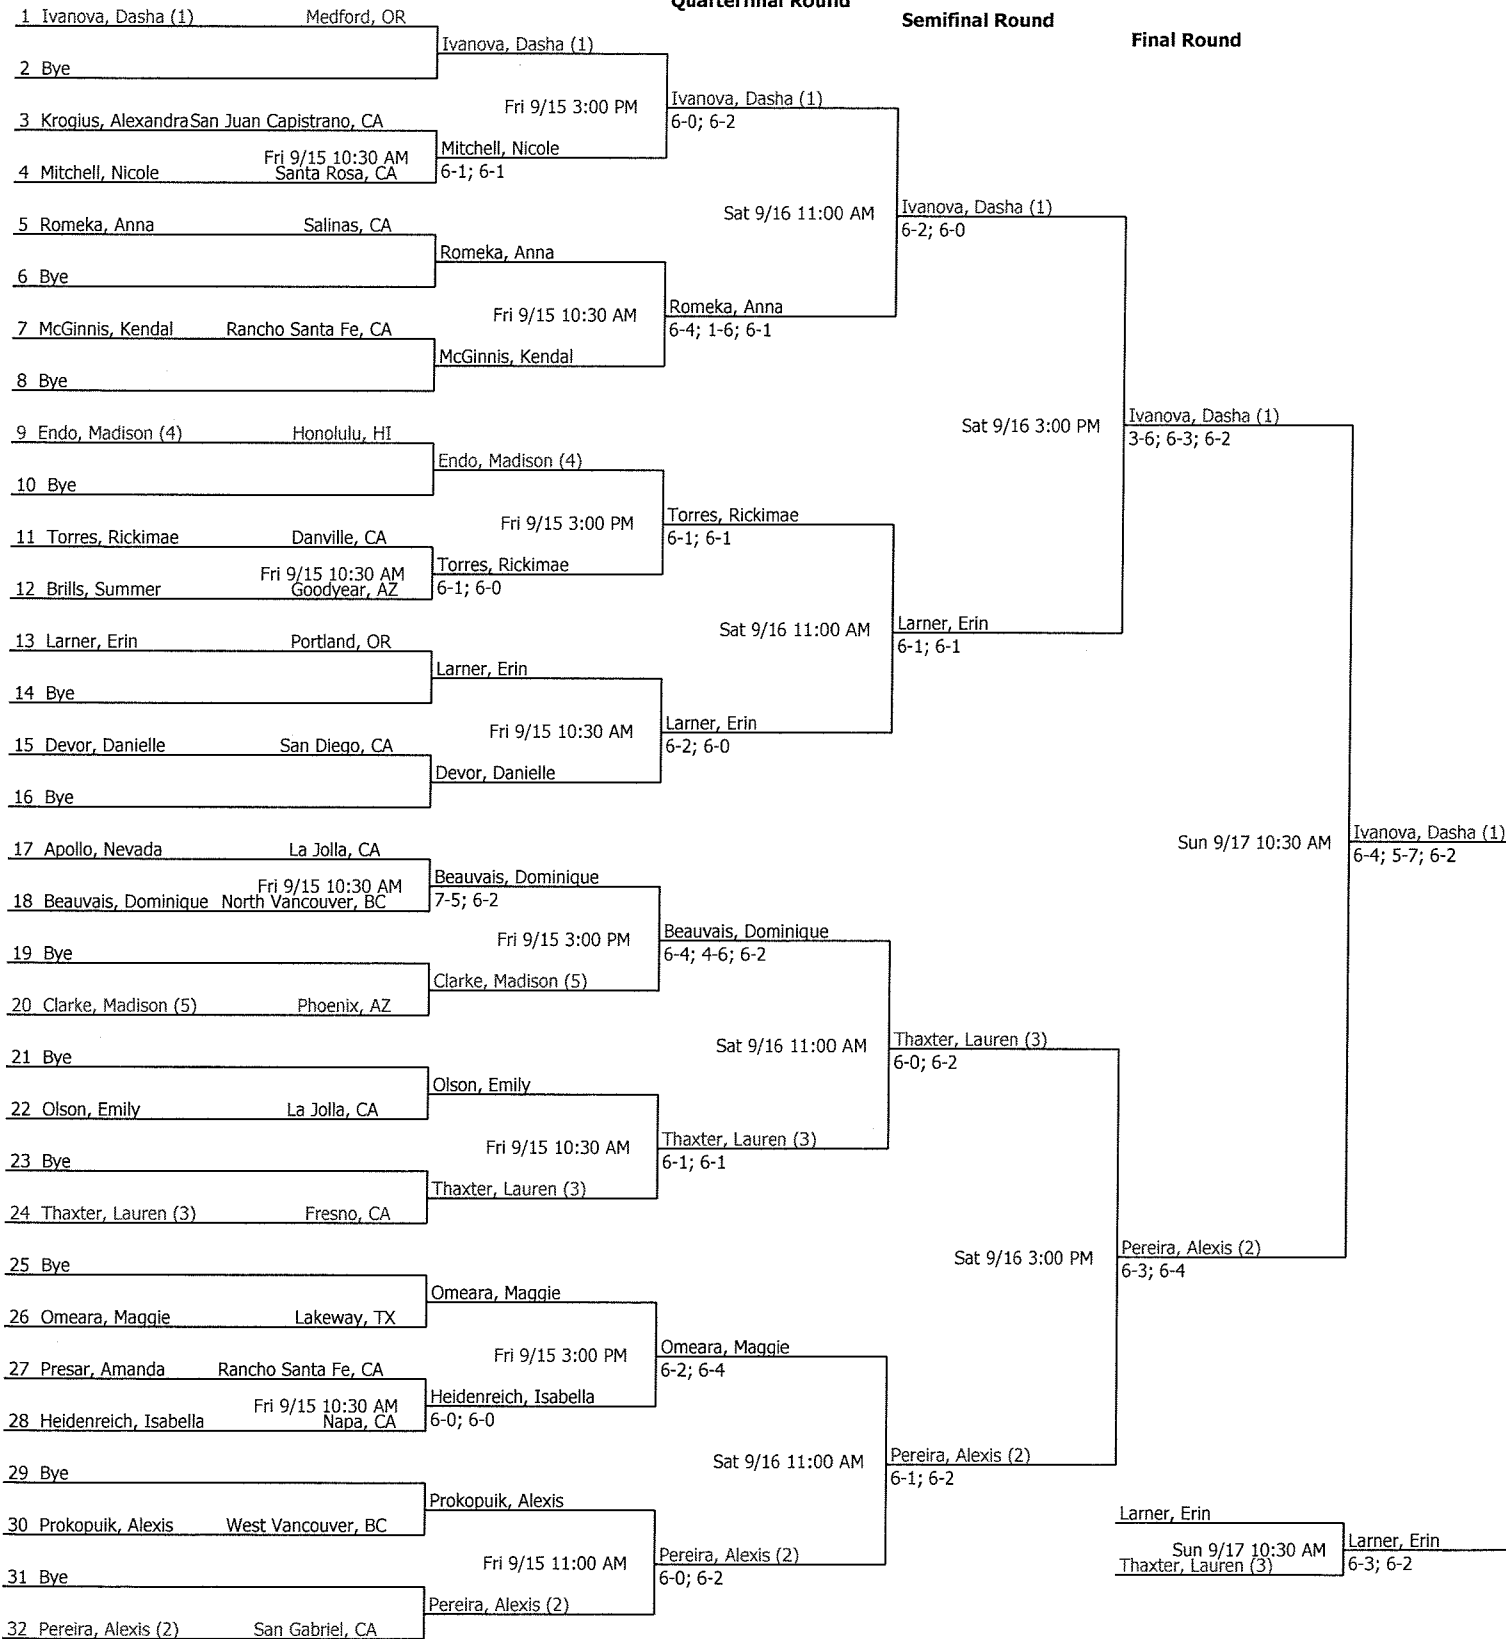

Little Mo Regional		Seeded Players			
Little Mo Regional	Girls 10	1. Ivanova, Dasha	5. Clarke, Madison		
City/State: San Diego,	Section:	2. Pereira, Alexis			
Director:	Referee:	3. Thaxter, Lauren			
Phone:	Date: 09/15/2006 - 09/17/2006	4. Endo, Madison			
					Winner: Ivanova, Dasha

Round of 32

Round of 16

Quarterfinal Round

Semifinal Round

Final Round

Referee's Signature

Little Mo Regional		Seeded Players			
Little Mo Regional	Girls 10 Consolation	1. Ivanova, Dasha	5. Clarke, Madison		
City/State: San Diego,	Section:	2. Pereira, Alexis			
Director:	Referee:	3. Thaxter, Lauren			
Phone:	Date: 09/15/2006 - 09/17/2006	4. Endo, Madison			
					Winner: Ivanova, Dasha